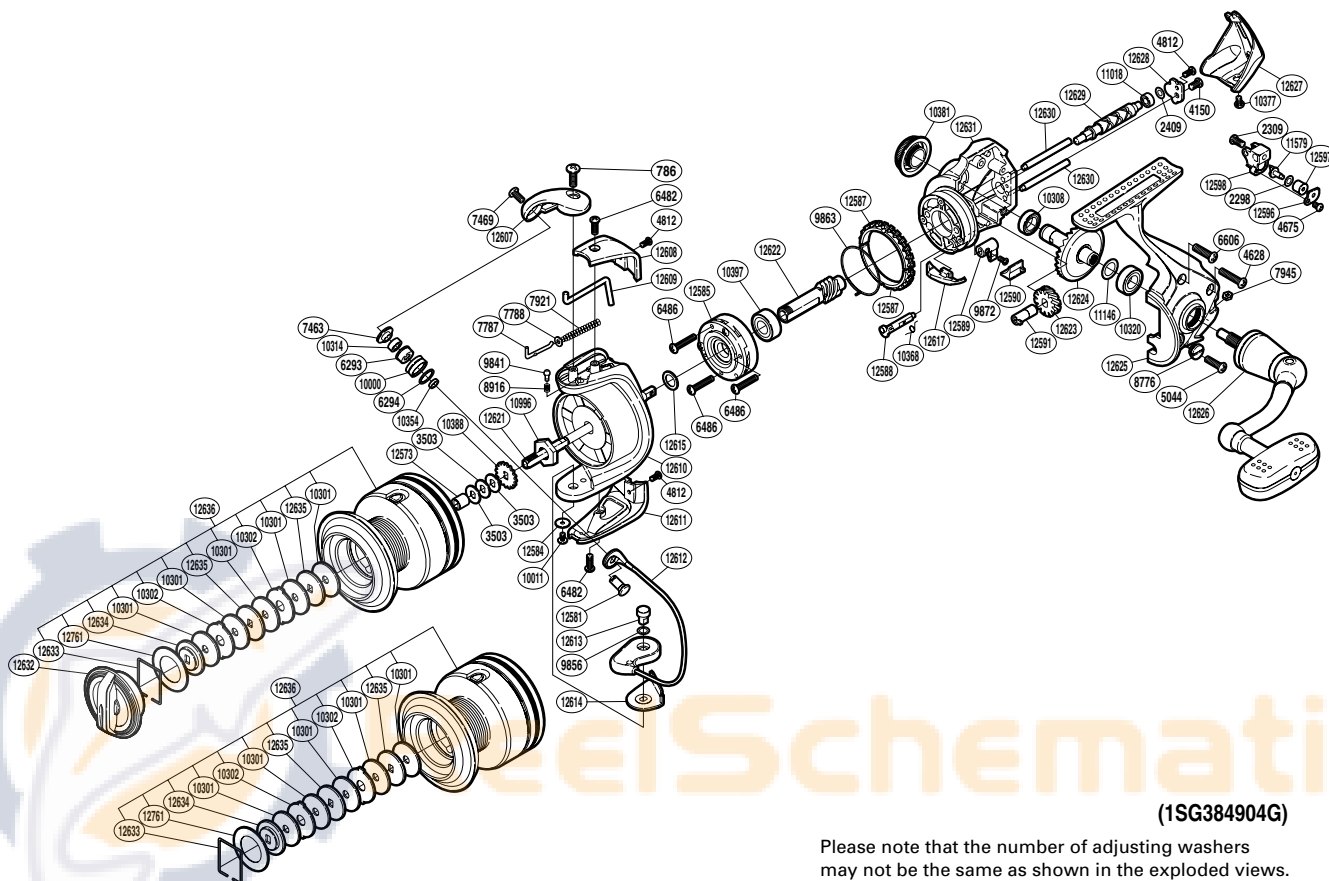

## TP-C5000FC

(1SG384904G)

Please note that the number of adjusting washers may not be the same as shown in the exploded views. (Adjustment will vary with each individual product.)

Part No.	Description	Part No.	Description	Part No.	Description
RD 0786	Screw	RD10011	Screw	RD12607	Bail Arm
RD 2298	Spacer	RD10301	Drag Washer	RD12608	Bail Spring Cover
RD 2309	Screw	RD10302	Eared Washer	RD12609	Bail Trip Lever
RD 2409	Spacer	RD10308	Ball Bearing	RD12610	Rotor
RD 3503	Spool Washer	RD10314	Ball Bearing	RD12611	Bail Hold Support Guard
RD 4150	Screw	RD10320	Ball Bearing	RD12612	Bail Assembly
RD 4628	Screw	RD10354	Bearing Spacer	RD12613	Bail Hold Support Shaft
RD 4675	Screw	RD10368	Anti-Reverse Cam Spring	RD12614	Bail Hold Support Spacer
RD 4812	Screw	RD10377	Screw	RD12615	Washer
RD 5044	Screw	RD10381	Handle Screw Cap	RD12617	Bail Trip Strike
RD 6293	Line Roller Bushing	RD10388	Spool Support	RD12621	Main Shaft
RD 6294	Line Roller Spacer	RD10397	Ball Bearing	RD12622	Pinion Gear
RD 6482	Screw	RD10996	Rotor Nut	RD12623	Idle Gear
RD 6486	Screw	RD11018	Ball Bearing	RD12624	Drive Gear
RD 6606	Screw	RD11146	Washer	RD12625	Side Cover
RD 7463	Line Roller Washer	RD11579	Oscillating Pawl	RD12626	Handle Assembly
RD 7469	Screw	RD12573	Spool Support Collar	RD12627	Rear Protector
RD 7787	Bail Spring Guide A	RD12581	Line Roller Support	RD12628	Worm Shaft Retainer
RD 7788	Spring Guide A Support	RD12584	Washer	RD12629	Worm Shaft
RD 7921	Bail Spring	RD12585	Roller Clutch Assembly	RD12630	Oscillating Guide
RD 7945	Nut	RD12587	Friction Ring	RD12631	Body
RD 8776	Oil Cap	RD12588	Anti-Reverse Cam	RD12632	Drag Knob
RD 8916	Click Spring	RD12589	Anti-Reverse Lever	RD12633	Drag Washers Retainer
RD 9841	Click Pin	RD12590	Anti-Reverse Lever Cover	RD12634	Key Washer
RD 9856	Washer	RD12591	Worm Bushing (front)	RD12635	Key Washer
RD 9863	Friction Spring	RD12596	Oscillating Pawl Cover	RD12636	Spool Assembly
RD 9872	Screw	RD12597	Oscillating Slider Bushing	RD12761	Retainer Washer
RD10000	Line Roller	RD12598	Oscillating Slider		